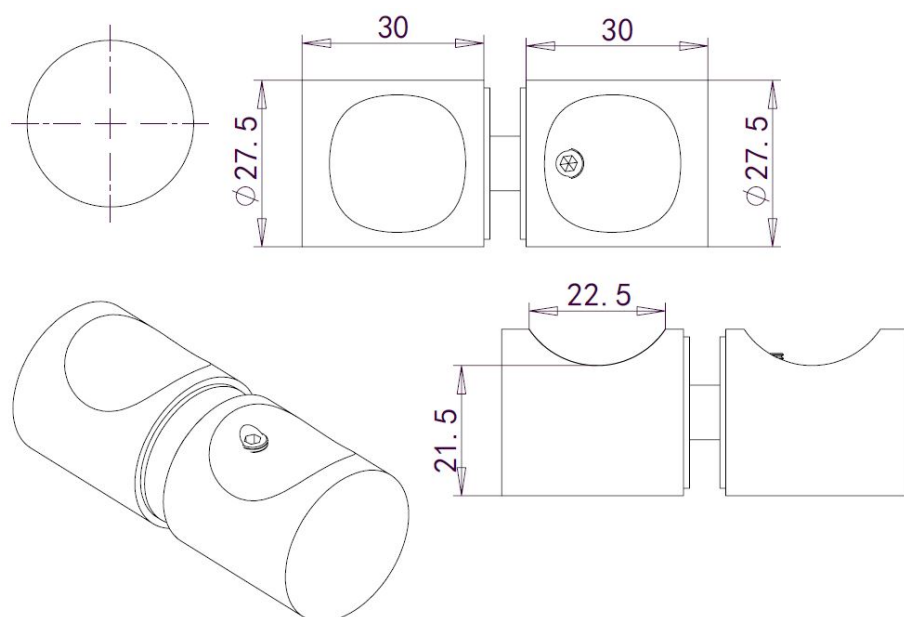

### Description:

Brass Door Knob "Cork",  $\varnothing$ 28mm, CPL, 6-12mm Glass, Drill Hole  $\varnothing$ 10 mm

### Item number:

15.24.065-2

Units	Box	Carton	HS Code	Barcode
Pair	1	50	8302415000	 5704866504850